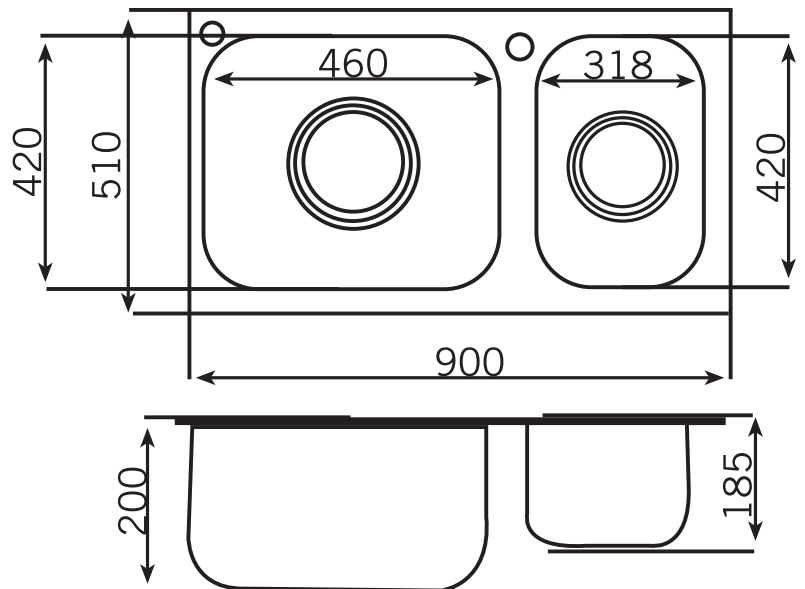

D900

D900

- 304 Stainless Steel grade
- 1 piece process
- Satin Polished finishing
- Sweat Proof
- Accessories: Overflow, waste basket and plastic pipe
- Size: 855 x 485 x 210 mm (L x W x H)
- Cut-out Size: 830 x 456 mm (L x W)