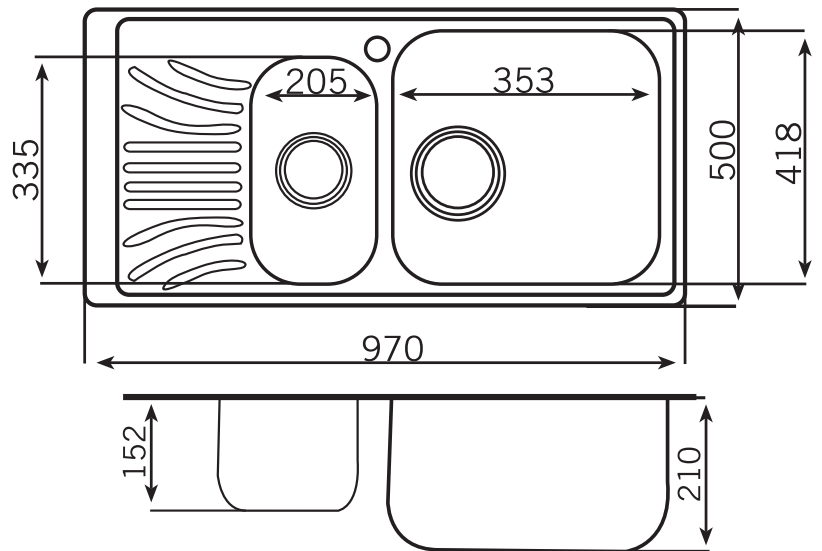

D970

D970

- 304 Stainless Steel grade
- 1 piece process
- Satin Polished finishing
- Sweat Proof
- Accessories: Overflow, waste basket and plastic pipe
- Size: 970 x 500 x 210 mm (L x W x H)
- Cut-out Size: 945 x 470 mm (L x W)