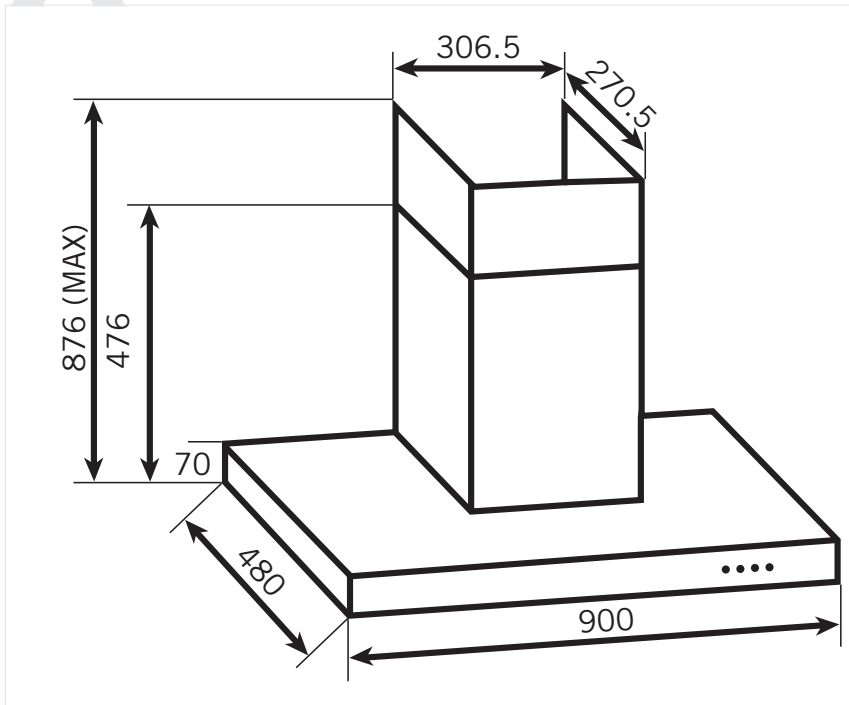

## NC598X

- 90cm Chimney Hood
- 2 Speed Control
- Exhaust Capacity 800m<sup>3</sup>/hr
- Halogen Lamps
- Metal Charcoal Filters
- Double Turbine Motor
- Electronics Switch Control Panel
- Stainless Steel Finishing
- 876 x 900 x 480 mm (H x W x D)