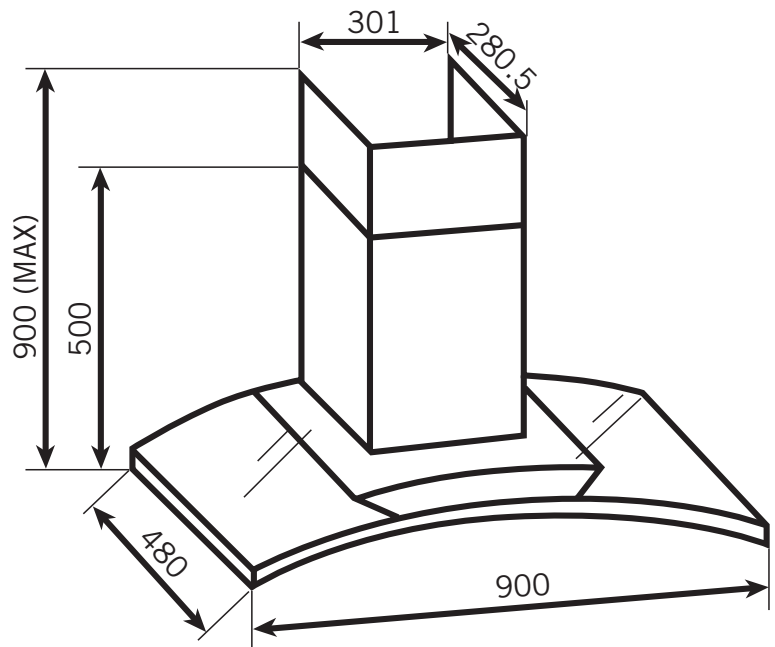

NC798X

NC798X

- 90cm Designer Hood
- 2 Speed Control
- Exhaust Capacity 800m³/hr
- Halogen Lamps
- Metal & Charcoal Filters
- Double Turbine Motor
- Tempered Glass Wing with Lifetime Warranty
- Electronics Switch Control Panel
- Stainless Steel Finishing
- 900 x 900 x 480 mm (H x W x D)