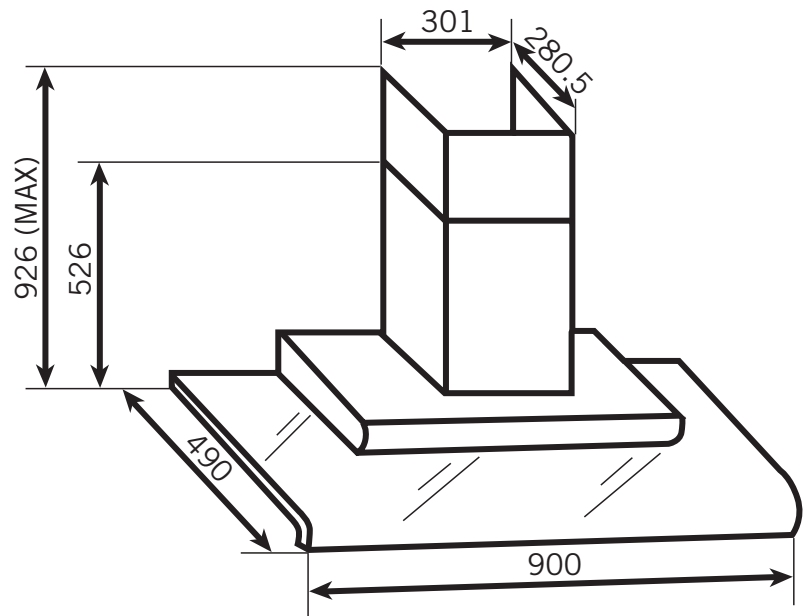

# NC898X

## NC898X

- 90cm Designer Hood
- 2 Speed Control
- Exhaust Capacity 800m<sup>3</sup>/hr
- Halogen Lamps
- Metal & Charcoal Filters
- Double Turbine Motor
- Tempered Glass Wing with Lifetime Warranty
- Electronics Switch Control Panel
- Stainless Steel Finishing
- 926 x 900 x 490 mm (H x W x D)