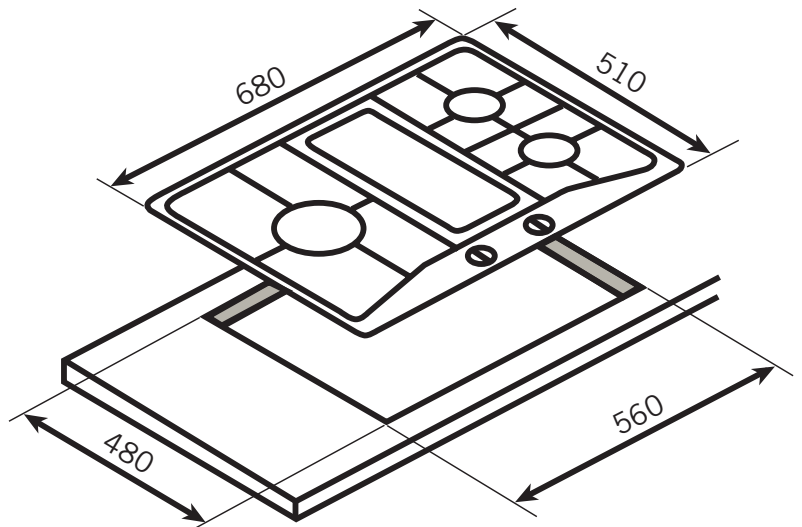

### P5.3VTCX

- 70cm Stainless Steel Hob
- Central Control Knobs
- 3 Cooking Burners Zones:
  - 1 Triple Ring (4.2KW)
  - 1 Semi-fast Burner (1.65KW)
  - 1 Fast Burner (1KW)
- Auto Ignition with Safety Valve
- Battery Ignition
- Enamelled Grids
- Gas : LPG or CityGas
- 510 x 680 mm (H x W)