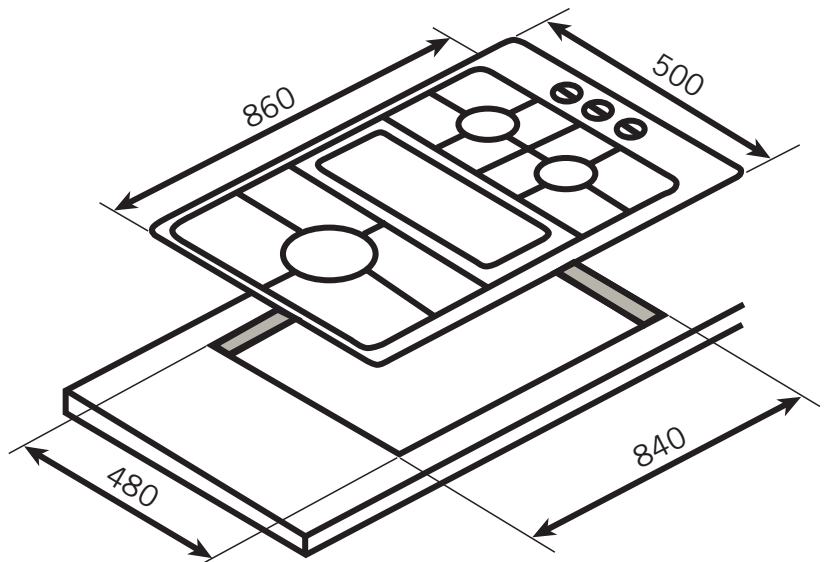

P6.3VTCX

P6.3VTCX

- 90cm Stainless Steel Hob
- Side Control Knobs
- 3 Cooking Burners Zones:
 - 1 Triple Ring (4.2KW)
 - 1 Semi-fast Burner (1.65KW)
 - 1 Fast Burner (1KW)
- Auto Ignition with Safety Valve
- Battery Ignition
- Enamelled Grids
- Gas : LPG or CityGas
- 500 x 860 mm (H x W)