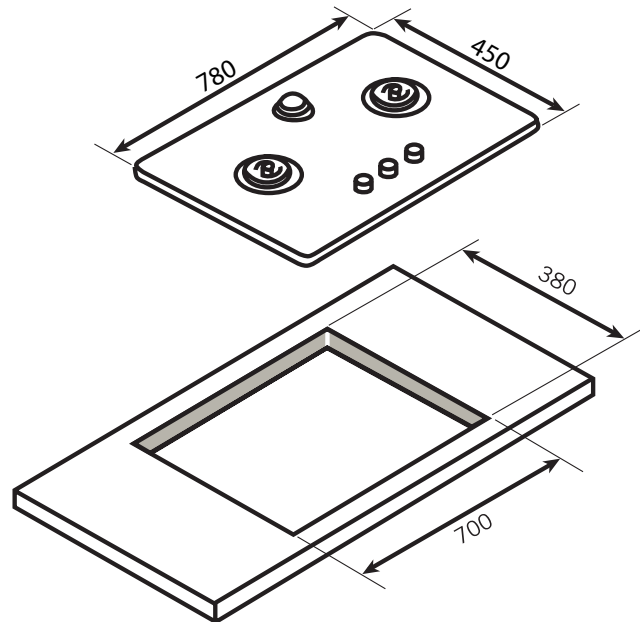

## P8.3VCGB/GM

- 80cm Tempered Glass Hob (Black/Marble Grey)
- Central Control Knobs
- 3 Cooking Burners Zones:
  - 2 Triple Rings (4.2KW)
  - 1 Semi-fast Burner (1.65KW)
- Auto Ignition with Safety Valve
- Battery Ignition
- Gas : LPG or CityGas
- 780 x 450 mm(H x W)