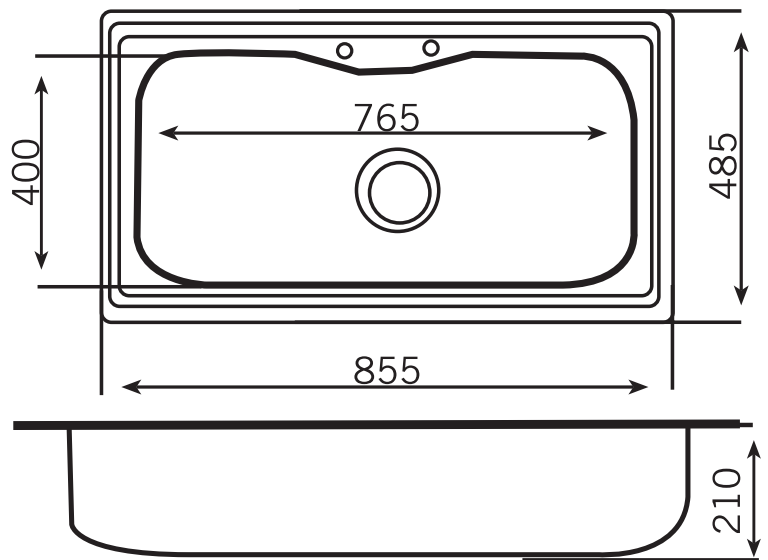

S885

S885

- 304 Stainless Steel grade
- 1 piece process
- Satin Polished finishing
- Sweat Proof
- Accessories: Overflow, waste basket and plastic pipe
- Size: 855 x 485 x 210 mm (L x W x H)
- Cut-out Size: 830 x 456 mm (L x W)