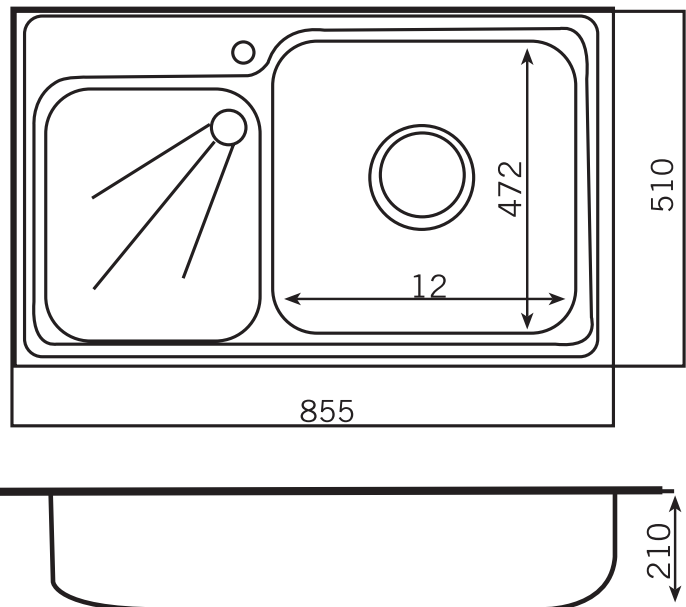

## SD885

- 304 Stainless Steel grade
- 1 piece process
- Satin Polished finishing
- Sweat Proof
- Accessories: Overflow, waste basket and plastic pipe
- Size: 855 x 510 x 210 mm (L x W x H)
- Cut-out Size: 812 x 472 mm (L x W)