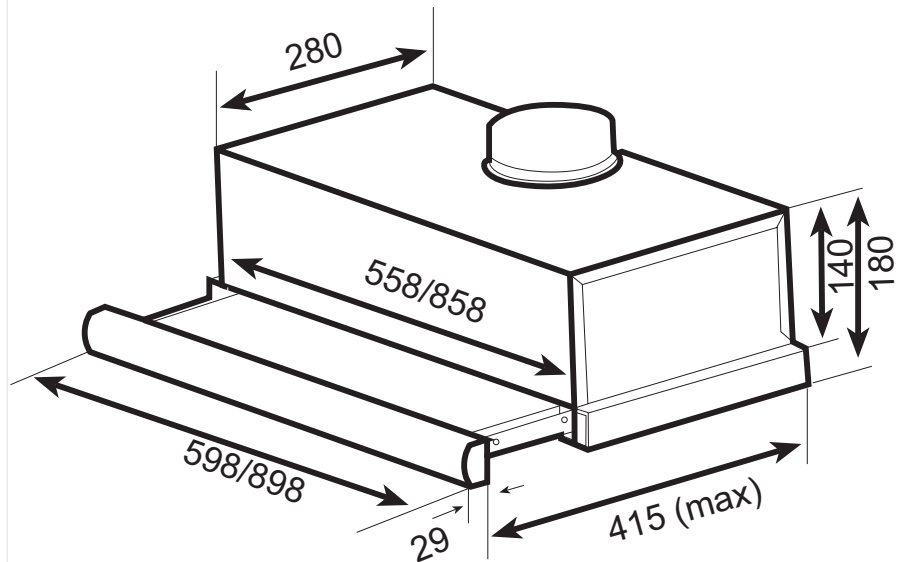

TS92X / 122005

Exclusive Distributor

APS LIFESTYLE MARKETING PTE LTD

9 Muthuraman Chetty Road, APS Building, Level5, Singapore 238931 • Tel: +65 6233 1333 • Fax: +65 6737 4567 • Email: apsgroup@singnet.com.sg