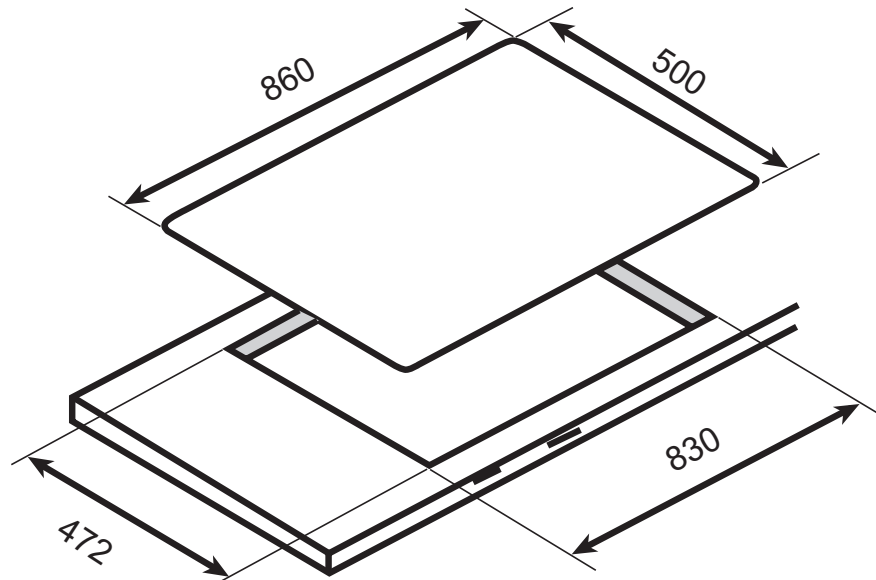

CUI923VTCXS

CUI 923 VTCXS

- 90 cm Stainless Steel control Knobs
- Central Control Knobs
- 4 Cooking Burner zones
- 1 triple ring 3.4 kw
- 1 Rapid ring 2.4 kw
- 1 Semi – fast burner 1.88kw
- 1 fast burner 0.9 kw
- Auto ignition with safety valve
- Battery ignition
- Gas LPG or PUB
- 860 x 500 mm (H x W)
- cut out size (830 mm x 472 mm)