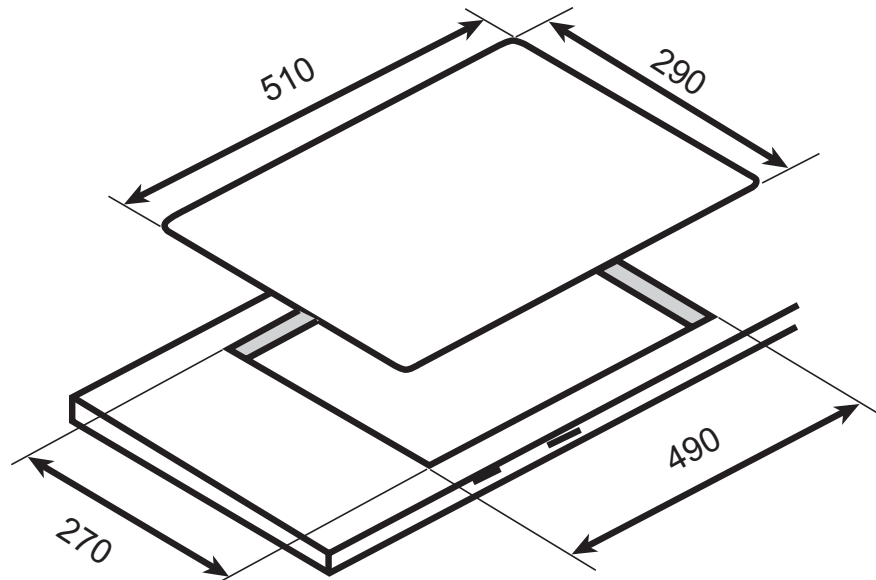

### P2.0 VH

- 30 cm Vitroceramic Hob
- Central Control Knobs c/w stainless steel frame
- 2 Cooking zones
- Top cooking zone 1800 w
- Bottom cooking zone 1200w
- Maximum nominal power: 3000w
- 510 x 290 mm ( H x W )
- cut out size ( 490 mm x 270 mm )