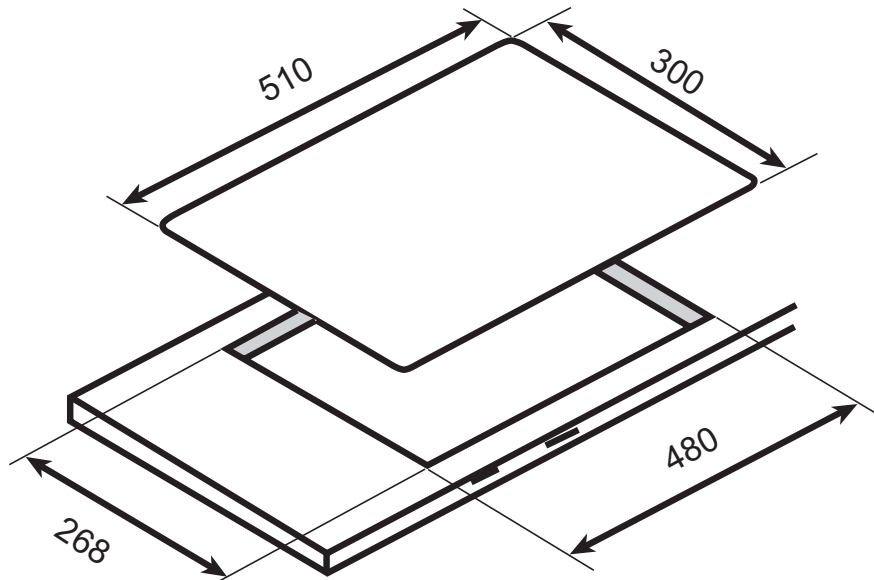

P2.1 VCGB

P2.1 VCGB

- 30 cm Black Tempered Glass
- Central Control Knobs
- 1 Cooking Burner zones
- 1 triple ring 3.4 kw
- Cast iron Stand
- Auto ignition with safety valve
- Battery ignition
- Gas LPG or PUB
- 510 x 300 mm (H x W)
- cut out size (480 mm x 268 mm)