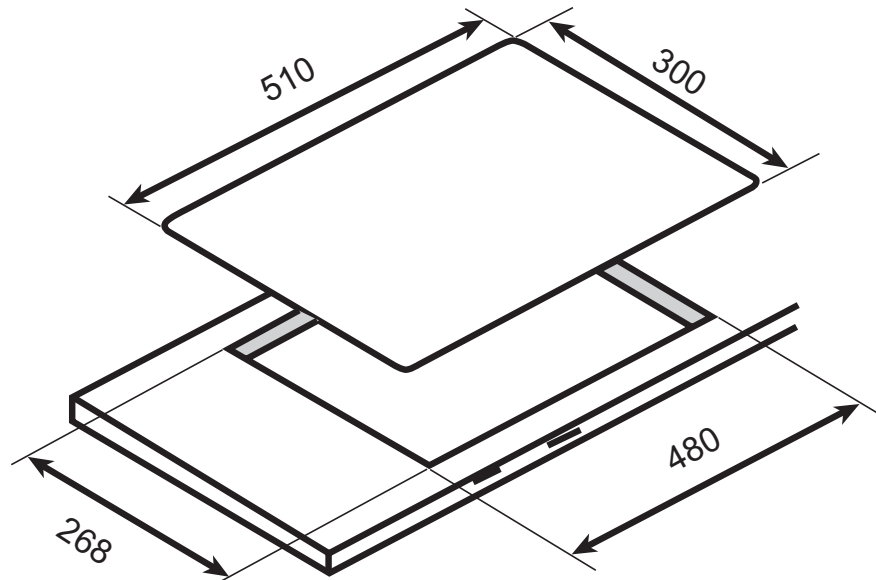

P2.2 VCGB

P2.2 VCGB

- 30 cm Black Tempered Glass
- Central Control Knobs
- 2 Cooking Burner zones
- 1 Rapid ring 2.4 kw
- 1 Semi – fast burner 1.88kw
- Auto ignition with safety valve
- Battery ignition
- Gas LPG or PUB
- 510 x 300 mm (H x W)
- cut out size (480 mm x 268 mm)