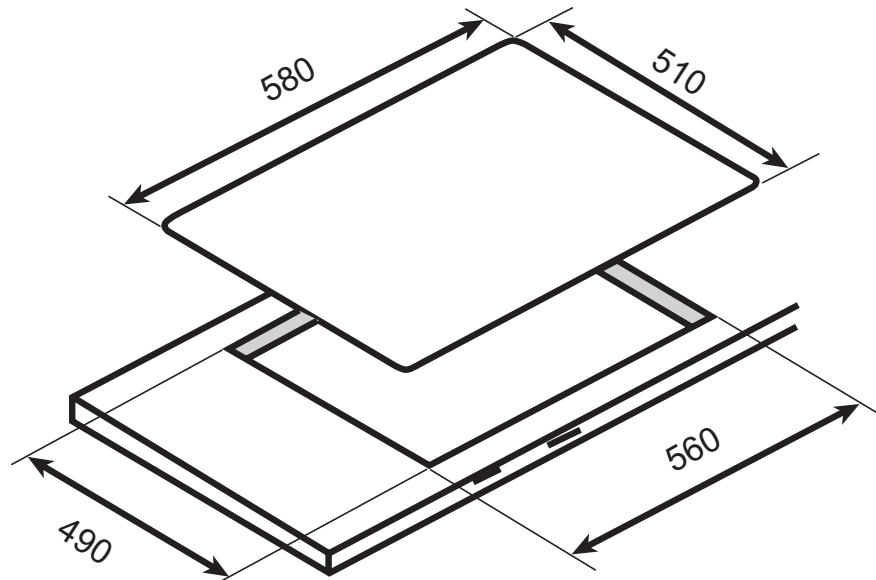

P4.0VH

P4.0 VH

- 60 cm Vitroceramic Hob
- Side Control Knobs c/w stainless steel frame
- 4 Cooking zones
- Left Top cooking zone 1200 w
- Left Bottom cooking zone 2200w
- Right Top cooking zone 1700w
- Right Bottom cooking zone 1200w
- Maximum nominal power: 6300W
- 510 x 580 mm (H x W)
- cut out size (490 mm x 560 mm)